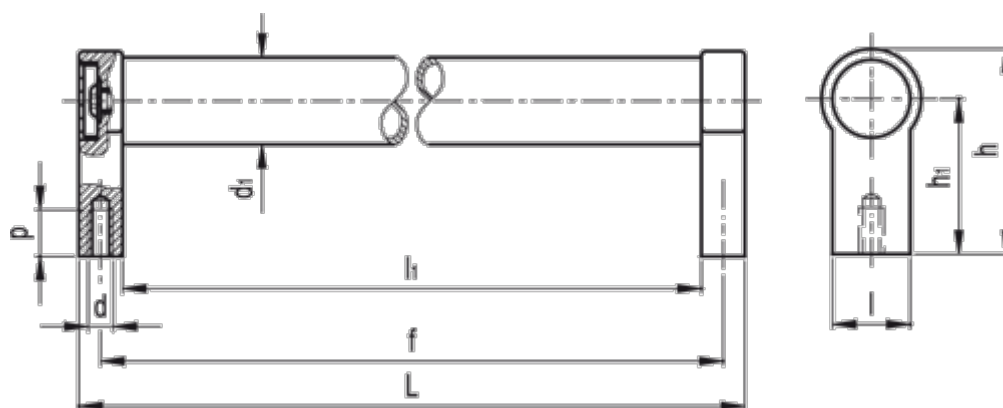

Data Sheet

Article number: 20569300500

Description: E+G Tubular handle GN333.1-30-500-A-EL
A Mounting from back

Measures

d = M8

d1 = 30

f = 500

h = 68

h1 = 51

L = 517

l1 = 483

p = 15